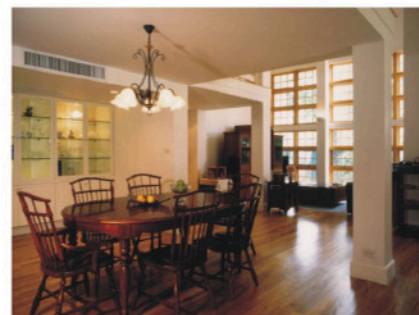

**T**he residence is located within an affluent Sukumvit community in metropolitan Bangkok. This three-bedroom house was designed for a young & newly wed couple who wants to live a more contemporary lifestyle and easy to maintain house.

...the more contemporary life-style and easy to maintain house.

ARCHITECTURE